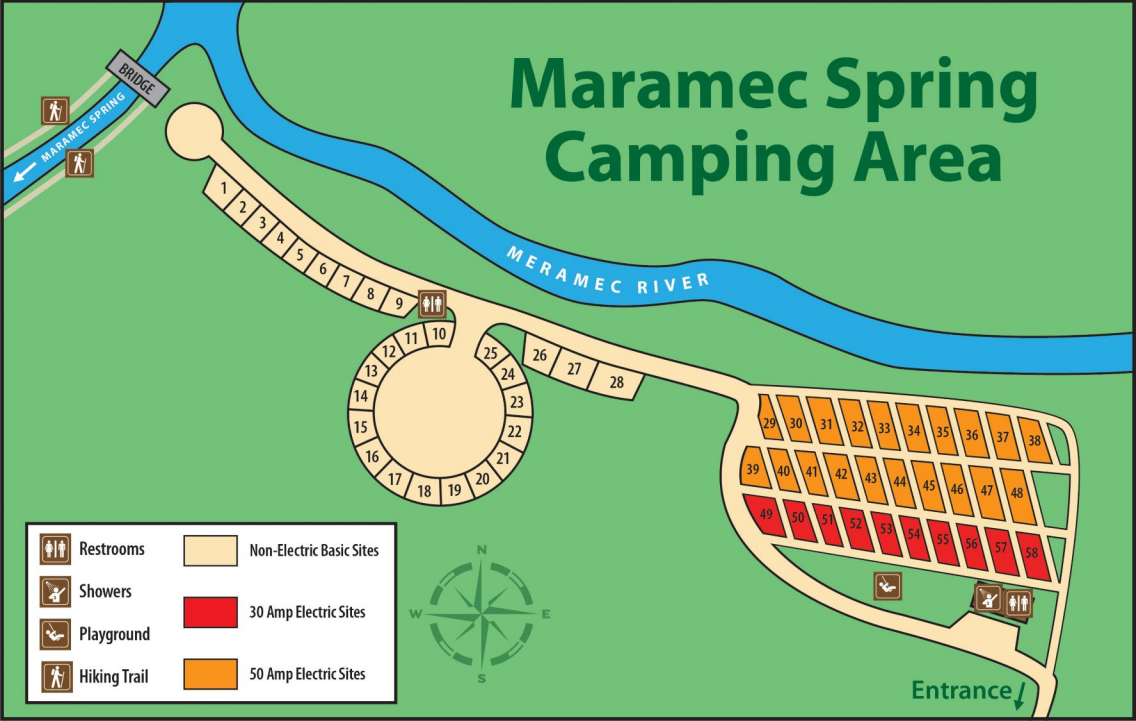

Maramec Spring Camping Area

	Restrooms		Non-Electric Basic Sites
	Showers		30 Amp Electric Sites
	Playground		50 Amp Electric Sites
	Hiking Trail		

Entrance ↓