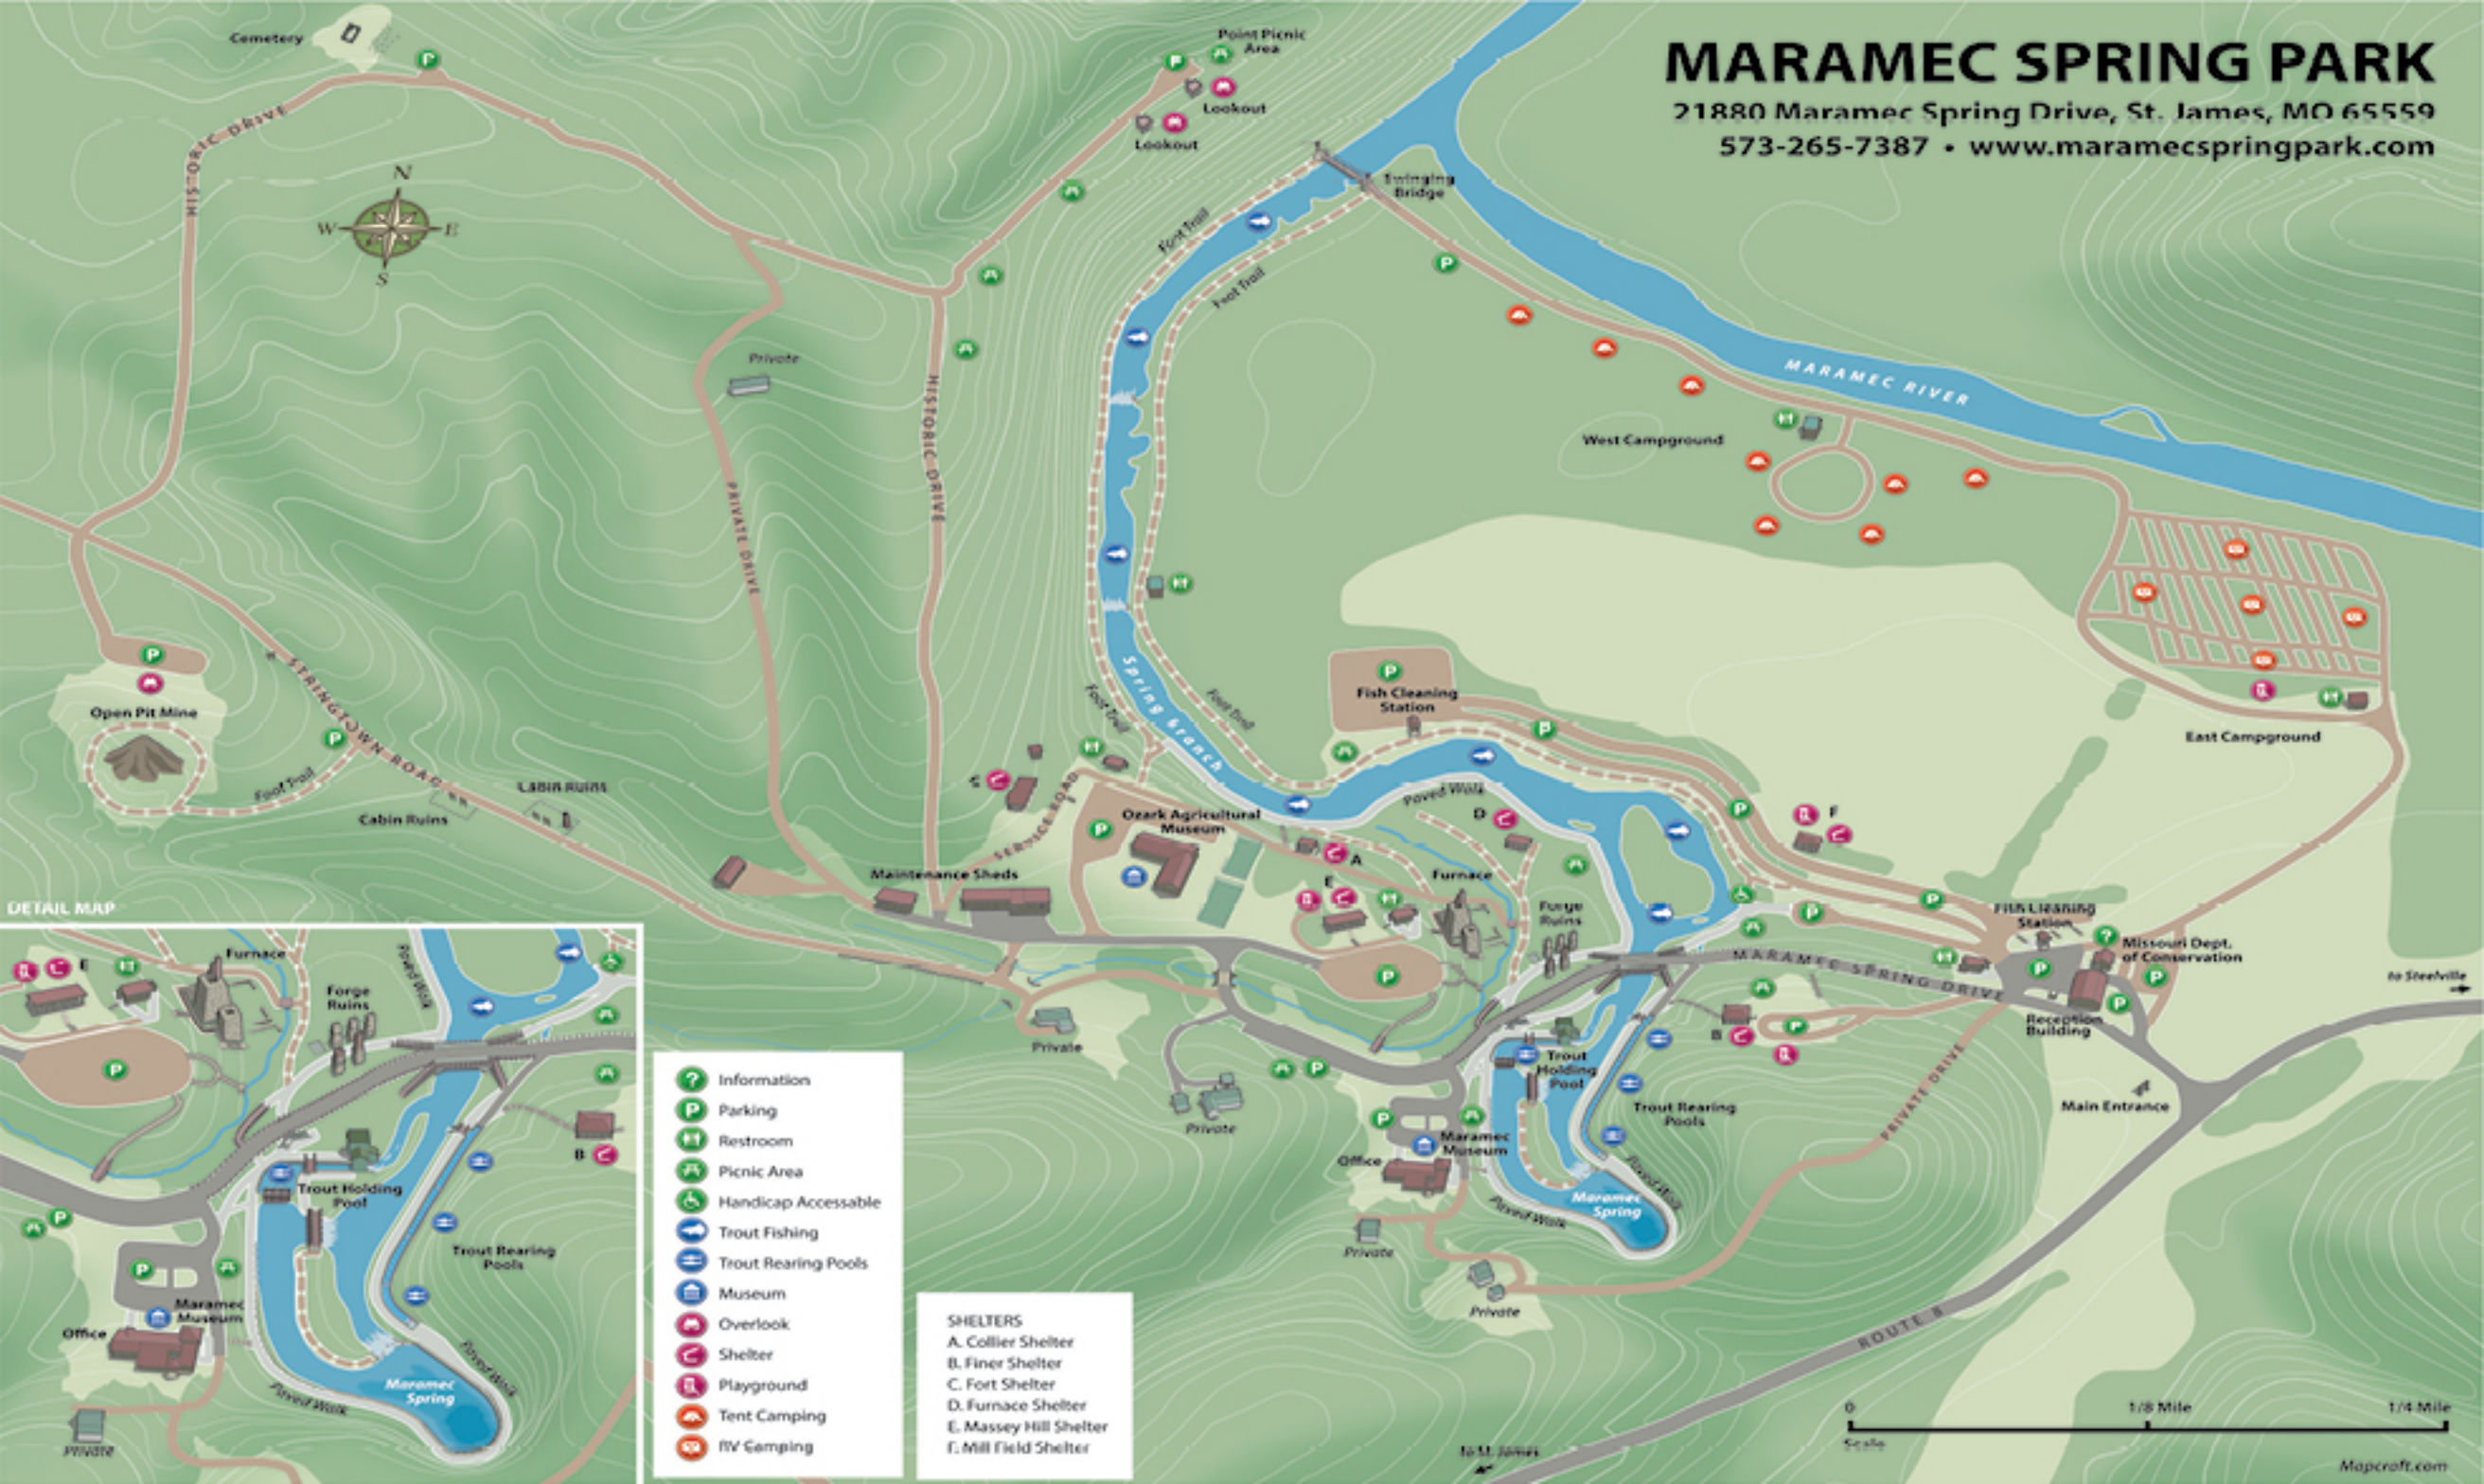

# MARAMEC SPRING PARK

21880 Maramec Spring Drive, St. James, MO 65559

573-265-7387 • [www.maramecspringpark.com](http://www.maramecspringpark.com)

- Information
- Parking
- Restroom
- Picnic Area
- Handicap Accessible
- Trout Fishing
- Trout Rearing Pools
- Museum
- Overlook
- Shelter
- Playground
- Tent Camping
- RV Camping

- SHELTERS**
- A. Collier Shelter
  - B. Finer Shelter
  - C. Fort Shelter
  - D. Furnace Shelter
  - E. Massey Hill Shelter
  - F. Mill Field Shelter